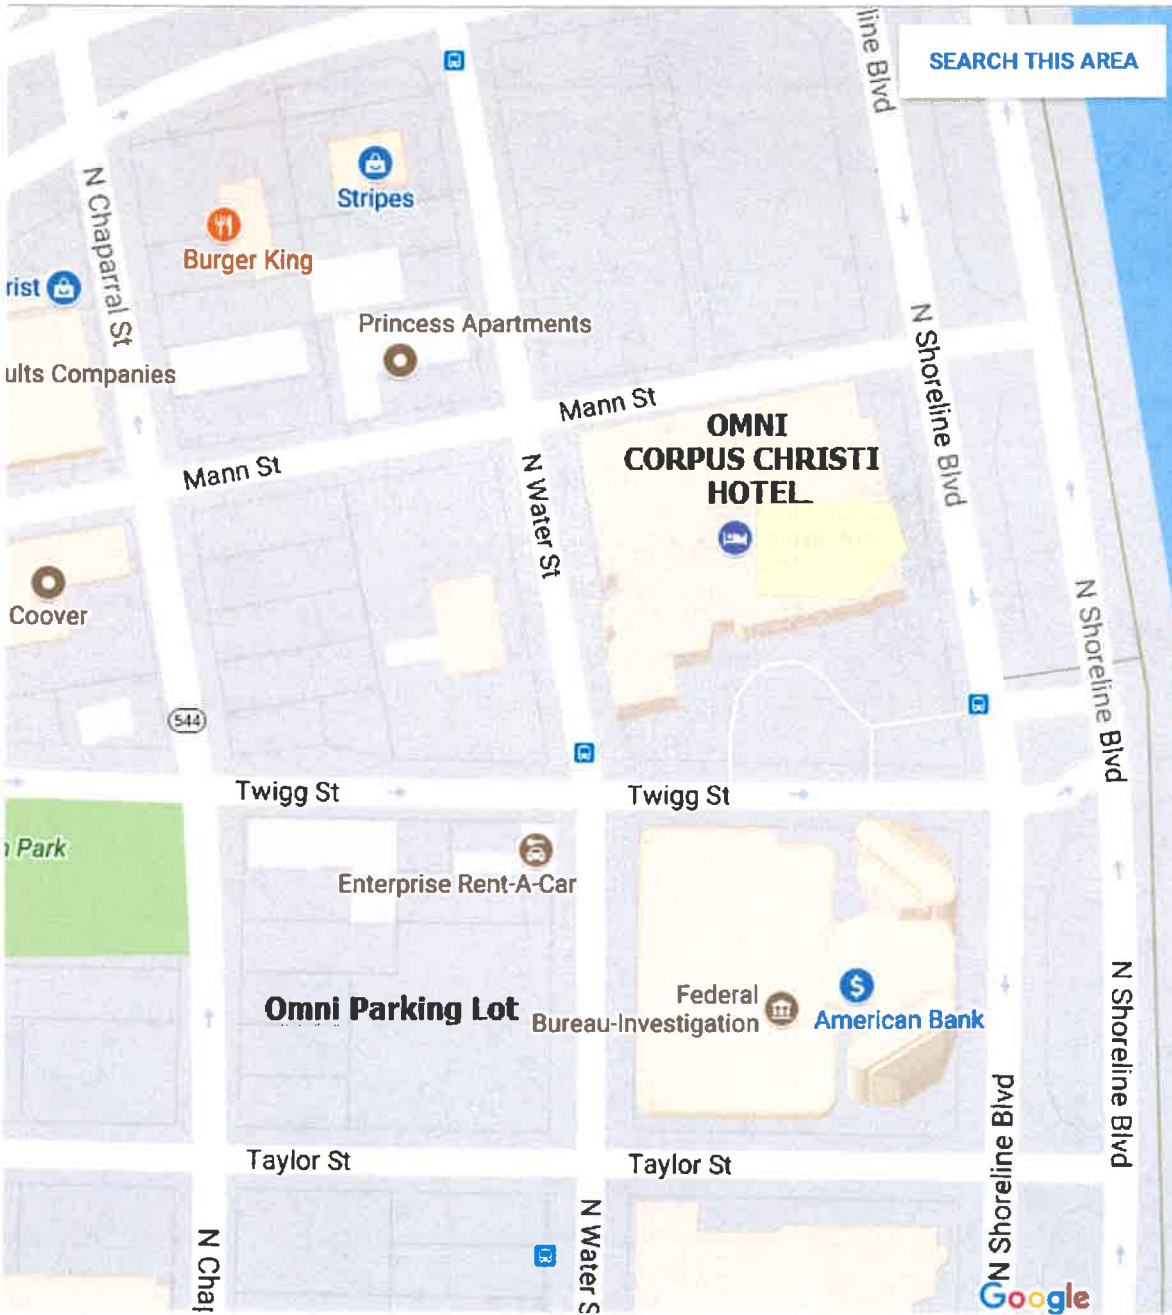

SEARCH THIS AREA

Parking for Omni Hotel Guests

**900 N. Shoreline Blvd.
Valet Parking Entrance
on Shoreline Blvd. or Twigg Street
Parking Garage Entrance
on Water Street**

**Free Street Parking
on Shoreline Blvd, Mann Street
Twigg Street and Taylor Street**

**Metered Parking
on Water Street and Starr Street
(free parking weekdays after 6pm
and all day on weekends)**

**Omni Parking - must have parking pass to park here
Next to Enterprise Rent-a Car
between Twigg Street and Taylor Street**